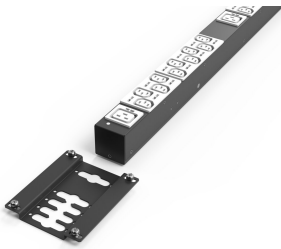

PDU Mounting Bracket

Data Solutions

Assembly kits for PDUs. Allows easy integration of PDUs in a rack.

CERTIFICATIONS

FEATURES

Easy assembly of basic and RackPower PDUs

SPECIFICATIONS

Product Type: Bracket

Table 1/1				
Catalog Number	Type	Package Quantity	Finish	Material
20110-068	Basic PDU	2		Stainless Steel
23130-010	Intelligent PDU, Double	2	Powder Coated	Steel

WARNING

nVent products shall be installed and used only as indicated in nVent's product instruction sheets and training materials. Instruction sheets are available at www.nvent.com and from your nVent customer service representative. Improper installation, misuse, misapplication or other failure to completely follow nVent's instructions and warnings may cause product malfunction, property damage, serious bodily injury and death and/or void your warranty.