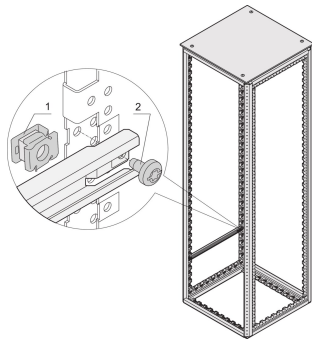

# Varistar Assembly Kit

Assembly Kit for mounting Accessories directly on the Varistar CP Frame from the outside or inside.

## FEATURES

Mounting of components possible from the inside as well as from the outside

For direct assembly of 19" panel/slide mounts, depth members and other components on Varistar CP frame (2 mm)

Assembly by clipping in the cage nut into frame or depth member