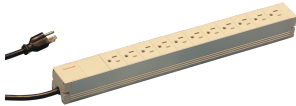

# Socket Strip, USA

Modular, compact PDU with many function elements. Using a 1 U by 1 U aluminum chassis the PDU can easily be integrated in a rack with US outlets.

## FEATURES

Horizontal or vertical mounting

Socket strips can be rotated through all four directions (in 90° increments) during installation

Connecting cable 2 m, with USA plug

Socket strips with USA sockets