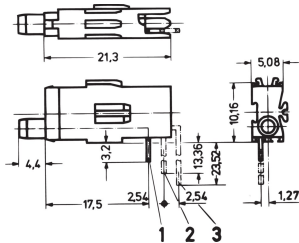

Single LED Test Socket, Ø 2 mm

Test sockets for mounting plane 1 and 2, short and long type.

CERTIFICATIONS

FEATURES

Long type for mounting plane 1 and 2

Short type for mounting plane 1

SPECIFICATIONS

Works With: Front Panels

Product Type: LED

Type: Single LED

Table 1/1

| Catalog Number | Package Quantity | Socket Type |
|----------------|------------------|-------------|
| 69004-086 | 1 | Long |
| 69004-130 | 1 | Short |
| 69004-087 | | |

ADDITIONAL PRODUCT DETAILS

Required front panel drill hole: Ø 4 mm.

Dimensions of connecting pins: 0.3 × 0.6 mm.

Please take into consideration that deliveries may be carried out in the stated SPQs (SPQ, e.g. 5 pieces, 10 pieces, 50 pieces, etc.). Differing order quantities (e.g. 2 pieces) may be changed to the next possible delivery quantity = Standard Pack Quantity.