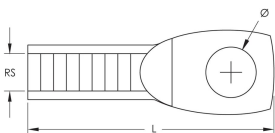

DIAGRAMS

WARNING

nVent products shall be installed and used only as indicated in nVent's product instruction sheets and training materials. Instruction sheets are available at www.nvent.com and from your nVent customer service representative. Improper installation, misuse, misapplication or other failure to completely follow nVent's instructions and warnings may cause product malfunction, property damage, serious bodily injury and death and/or void your warranty.