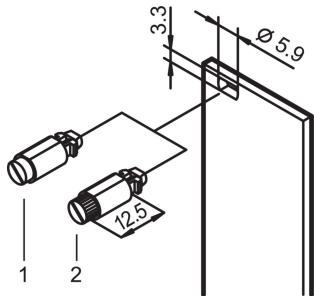

# Quick Release Fastener

1/4 rotary lock with defined stop.

## FEATURES

1/4 rotary lock with defined stop

Identification of locking position due to slot position

Vibration and shake proof

Qty 100 pieces

## SPECIFICATIONS

- Works With:** Front Panels
- Product Type:** Hardware Kit
- Finish:** Nickel Plated
- Material:** Steel; Zinc Alloy; Thermoplastic

Table 1/2

Catalog Number	Color	Package Quantity	Color Code	Depth	Height	Width
21101-850	Jet Black	100	RAL 9005	20.6mm	6mm	7mm
21101-847	Pebble Grey	100	RAL 7032	16.7mm	6mm	7mm
21101-849	Pebble Grey	100	RAL 7032	20.6mm	6mm	7mm

Catalog Number	Color	Package Quantity	Color Code	Depth	Height	Width
21101-848	Jet Black	100	RAL 9005	16.7mm	6mm	7mm

Table 2/2

Catalog Number	Fastener Type
21101-850	Knurled, Slotted Head
21101-847	Slotted Head
21101-849	Knurled, Slotted Head
21101-848	Slotted Head