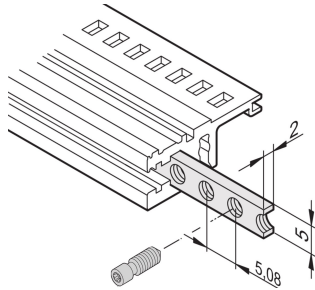

Horizontal Rails Threaded Insert, M2.5

The threaded insert is a metal strip with thread M2.5 and allows the fixing of front panels.

CERTIFICATIONS

FEATURES

The collar screws used for fixing partial-width front panels must be 12.3 mm long

Usable for all horizontal rails

SPECIFICATIONS

- Works With:** Subracks; Cases
- Product Family:** EuropacPRO; RatiopacPRO; RatiopacPRO AIR; CompacPRO; PropacPRO; Inpac
- Material:** Steel
- Product Type:** Threaded Insert
- Finish:** Zinc Plated

Table 1/1

| Catalog Number | Rack Width | Package Quantity | Length |
|----------------|------------|------------------|-----------|
| 34561-328 | 28HP | 1 | 146.82mm |
| 34561-363 | 84HP | 1 | 324.62mm |
| 34561-384 | 84HP | 1 | 431.3mm |
| 34561-342 | 42HP | 1 | 217.94mm |
| 34565-196 | 196HP | 1 | 1000.26mm |