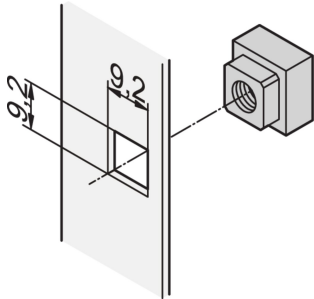

Square Nut Kit

Square nuts have higher contact surface and don't get rounded off unlike hex nuts. For precise, anti-twist secure mounting without clearance, use square nuts.

CERTIFICATIONS

FEATURES

For precise, anti-twist secure mounting without clearance

For standard grounding use a square grounding nut and washer on at least one attachment point

SPECIFICATIONS

- Product Type:** Nut
- Material:** Steel
- Finish:** Zinc Plated

Table 1/1

Catalog Number	Package Quantity	Type
21101-172	50	Square Nut, Grounding
21101-171	50	Square Nut, Grounding
21100-558	50	Square Nut
21101-007	100	Square Nut