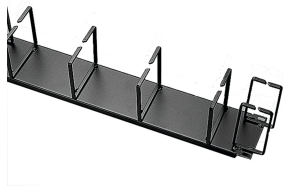

# Open-Frame Horizontal Cable Manager

## Data Solutions

The Open-Frame Cable Manager mounts horizontally atop the rack. It provides D-Ring support vertically on the ends and horizontally in the middle to better route cables through the rack. It is used for routing and bundling cable on 19-inch or 23-inch racks.

### FEATURES

The Open-Frame Cable Manager mounts horizontally atop the rack

It provides D-Ring support vertically on the ends and horizontally in the middle to better route cables through the rack

It is used for routing and bundling cable on 19-inch or 23-inch racks