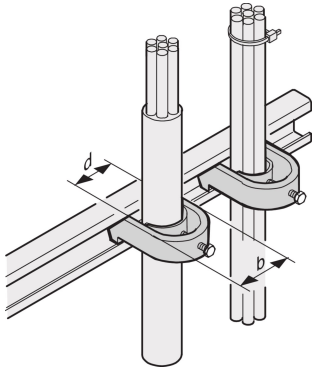

# C-Rail Cable Shell

C-Rails are for better cable management. Installation generally behind the 19" uprights. They are compatible with standard cable clabs.

## FEATURES

For mounting of cables on C-profiles and cable support rails

## SPECIFICATIONS

**Product Type:** Clamp

**Material:** Steel

Table 1/1

Catalog Number	Finish	Package Quantity	Product Family	Type	Works With
20114-728	Tin Plated	10	Varistar CP	Cable Clamp	
20118-778	Tin Plated	10	Varistar CP	Cable Clamp	
20118-777	Tin Plated	10	Varistar CP	Cable Clamp	
20118-776	Tin Plated	10	Varistar CP	Cable Clamp	
20114-729	Tin Plated	10	Varistar CP	Cable Clamp	
20118-775	Tin Plated	10	Varistar CP	Cable Clamp	
20114-731	Tin Plated	10	Varistar CP	Cable Clamp	Varistar CP