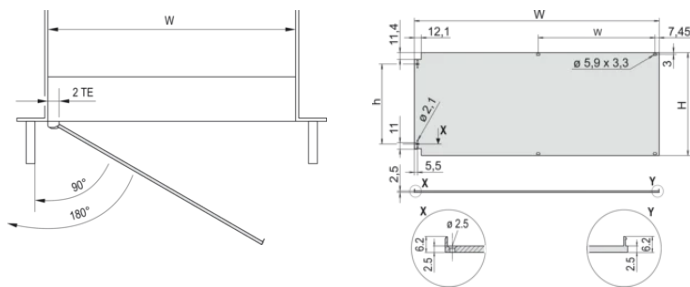

Hinges can be fitted on left or right

SPECIFICATIONS

Depth (D):	2.5mm
Rack Width:	84HP
Material:	Aluminum
Finish:	Anodized; Passivated
Accessory Type:	Front panel
Product Type:	Front Panel
Type:	Front Panel without Handle
EMC Shielding:	No (Retrofittable)

Table 1/2

Catalog Number	Rack Height	Package Quantity	Mounting	Gasket Type	Front Finish	Rear Finish
20848-611	3U	1	Hinged, Side	Textile EMC	Anodized	Conductive
20848-617	6U	1	Hinged, Side	Textile EMC	Anodized	Conductive

Table 2/2

Catalog Number	Treated Edges	Height (H)	Width (W)
20848-611	No	128.4mm	426.4mm
20848-617	No	261.8mm	426.4mm

DIAGRAMS

WARNING

nVent products shall be installed and used only as indicated in nVent's product instruction sheets and training materials. Instruction sheets are available at www.nvent.com and from your nVent customer service representative. Improper installation, misuse, misapplication or other failure to completely follow nVent's instructions and warnings may cause product malfunction, property damage, serious bodily injury and death and/or void your warranty.