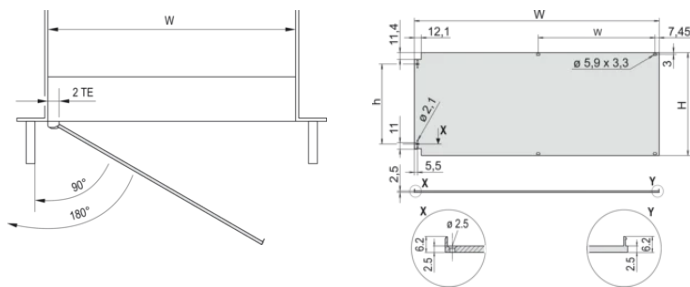

Table 1/2

Catalog Number	Rack Height	Package Quantity	Mounting	Gasket Type	Front Finish	Rear Finish
20848-611	3U	1	Hinged, Side	Textile EMC	Anodized	Conductive
20848-617	6U	1	Hinged, Side	Textile EMC	Anodized	Conductive

Table 2/2

Catalog Number	Treated Edges	Height (H)	Width (W)
20848-611	No	128.4mm	426.4mm
20848-617	No	261.8mm	426.4mm

DIAGRAMS

WARNING

nVent products shall be installed and used only as indicated in nVent's product instruction sheets and training materials. Instruction sheets are available at www.nvent.com and from your nVent customer service representative. Improper installation, misuse, misapplication or other failure to completely follow nVent's instructions and warnings may cause product malfunction, property damage, serious bodily injury and death and/or void your warranty.

North America

All locations
+1.763.422.2661
Chat with us:
nvent.com/schroff

Europe

Straubenhardt, Germany
+49.7082.794.0
Betschdorf, France
+33.3.88.90.64.90
Warsaw, Poland
+48.22.209.98.35
Assago, Italy
+39.02.932.7141
Chat with us:
nvent.com/schroff

Asia

Shanghai, China
+86.21.2412.6943
Qingdao, China
+86.532.8771.6101
Singapore
+65.6768.5800
Shin-Yokohama, Japan
+81.45.476.0271
Chat with us:
nvent.com/schroff

Middle East & India

Dubai, United Arab Emirates
+971.4.378.1700
Bangalore, India
+91.80.6715.2001
Istanbul, Turkey
+90.216.250.7374
Chat with us:
nvent.com/schroff

Our powerful portfolio of brands:

CADDY ERICO HOFFMAN ILSCO SCHROFF TRACHTE