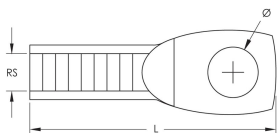

DIAGRAMS

WARNING

nVent products shall be installed and used only as indicated in nVent's product instruction sheets and training materials. Instruction sheets are available at www.nvent.com and from your nVent customer service representative. Improper installation, misuse, misapplication or other failure to completely follow nVent's instructions and warnings may cause product malfunction, property damage, serious bodily injury and death and/or void your warranty.