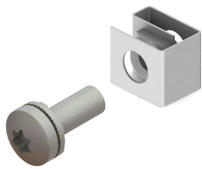

# On-Board Rack Mounting Kit

nVent SCHROFF provides cabinets, sub-racks, and front panels that encase the onboard electronics of train control systems with durable solutions that can withstand railway shock and vibration.

## SPECIFICATIONS

- Product Type:** Mounting Kit
- Works With:** On-Board Racks
- Material:** Steel
- Finish:** Zinc Plated

Table 1/1

Catalog Number	Package Quantity
21120-205	8
21120-206	50
21120-207	100