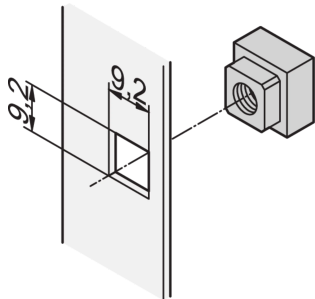

Square Nut Kit

Square nuts have higher contact surface and don't get rounded off unlike hex nuts. For precise, anti-twist secure mounting without clearance, use square nuts.

CERTIFICATIONS

FEATURES

For precise, anti-twist secure mounting without clearance

For standard grounding use a square grounding nut and washer on at least one attachment point

SPECIFICATIONS

- Product Type:** Nut
- Material:** Steel
- Finish:** Zinc Plated

Table 1/1

Catalog Number	Package Quantity	Type
21101-172	50	Square Nut, Grounding
21101-171	50	Square Nut, Grounding
21100-558	50	Square Nut
21101-007	100	Square Nut