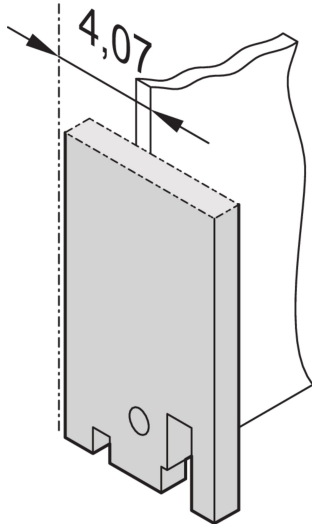

19" Front Panel, Plain

Front panel without or with SUB-D-, ST type 3- or FDDI cut-out.

CERTIFICATIONS

FEATURES

19" Front Panel without Cutout

SPECIFICATIONS

- Depth:** 2.5mm
- Material:** Aluminum
- Accessory Type:** Front panel
- Product Type:** Front Panel

Table 1/2

Catalog Number	Rack Height	Rack Width	Package Quantity	Front Finish	Rear Finish	Color Code
30118-328	3U	4HP	1	Painted	Conductive	RAL 7035

Catalog Number	Rack Height	Rack Width	Package Quantity	Front Finish	Rear Finish	Color Code
30118-331	3U	28HP	1	Painted	Conductive	RAL 7035
30118-330	3U	14HP	1	Painted	Conductive	RAL 7035
30118-329	3U	7HP	1	Painted	Conductive	RAL 7035

Table 2/2

Catalog Number	Finish	Height	Width
30118-328	Powder Coated	128.4mm	19.98mm
30118-331	Powder Coated	128.4mm	141.9mm
30118-330	Powder Coated	128.4mm	70.78mm
30118-329	Powder Coated	128.4mm	35.22mm