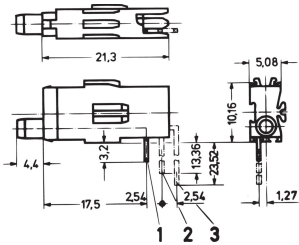

Single LED Test Socket, Ø 2 mm

Test sockets for mounting plane 1 and 2, short and long type.

CERTIFICATIONS

FEATURES

Long type for mounting plane 1 and 2

Short type for mounting plane 1

SPECIFICATIONS

Works With: Front Panels

Product Type: LED

Type: Single LED

Table 1/1

| Catalog Number | Package Quantity | Socket Type |
|----------------|------------------|-------------|
| 69004-086 | 1 | Long |
| 69004-130 | 1 | Short |
| 69004-087 | | |

ADDITIONAL PRODUCT DETAILS

Required front panel drill hole: Ø 4 mm.

Dimensions of connecting pins: 0.3 × 0.6 mm.

Please take into consideration that deliveries may be carried out in the stated SPQs (SPQ, e.g. 5 pieces, 10 pieces, 50 pieces, etc.). Differing order quantities (e.g. 2 pieces) may be changed to the next possible delivery quantity = Standard Pack Quantity.