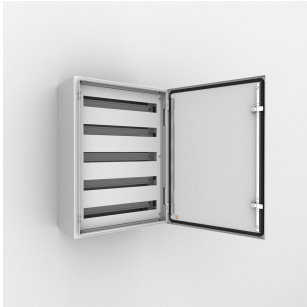

# Modular Chassis, AC

DIN-rail components can be mounted quickly and easily to this chassis, both at the panel builders and in the field.

## FEATURES

---

Description: Used for easy mounting of DIN-rail components with a maximum height of 68 mm. Distance between rows 125 mm. If required, the standard enclosure door can be replaced with a glazed door. Usable depth between front cover and external door: 35 mm. In stainless steel enclosure machining is required.

Material: DIN-rails PP0735 made of 1.2 mm galvanized steel, vertical profiles 1.5 mm mild steel, and front cover 1.5 mm mild steel.

Finish: RAL 7035 structured powder coating.

Pack quantity: Slotted front panel, two vertical profiles, top and bottom blank panels, one DIN-rail per row, and mounting accessories.