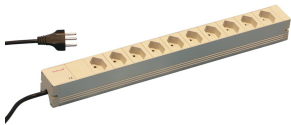

Socket Strip, Swiss

Modular, compact PDU with many function elements. Using a 1 U by 1 U aluminum chassis the PDU can easily be integrated in a rack with Swiss outlets.

CERTIFICATIONS

FEATURES

Socket strips can be rotated through all four directions (in 90° increments) during installation

230 V, 10 A

In accordance with SEV.IEC 60884

Connecting cable 2 m with Swiss version plug

Socket strips Swiss version

Installation height 1 U

Horizontal or vertical mounting

SPECIFICATIONS

Length:	438.5mm
Material:	Aluminum; Polyamide
Color:	Grey
Product Type:	Socket Strip