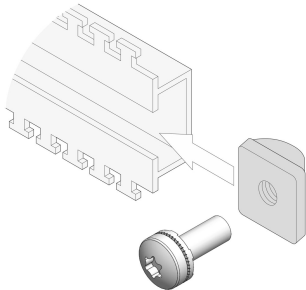

# Slide Nuts with Screw

For variable assembly of 19" components outside the EIA increments

## FEATURES

Slide Nut Kit Slide nut for C-profiles

## SPECIFICATIONS

**Finish:** Nickel Plated  
**Product Type:** Nut  
**Material:** Stainless Steel

Table 1/1

Catalog Number	Package Quantity
21120-210	4
21120-211	50