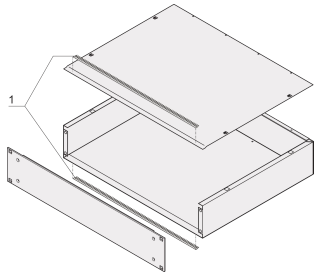

# MultipacPRO EMC Shielding Kit

The EMC shielding kit and the cover plates increase the shielding of the chassis from approx. 30 dB(A) to approx. 60 dB(A). A test report can be downloaded.