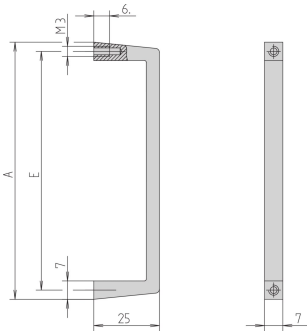

# Front Handle, Width 7 mm

Slim Aluminium profile front handle, 7 mm. The assembly of the handle will be done from the rear side.

## FEATURES

Static load-carrying capacity 10 kg/pair

The assembly of the handle will be done from the rear side

## SPECIFICATIONS

<b>Width:</b>	7mm
<b>Static Load:</b>	10kg
<b>Material:</b>	Aluminum
<b>Finish:</b>	Anodized
<b>Product Family:</b>	EuropacPRO; MultipacPRO
<b>Product Type:</b>	Handle

Table 1/1

Catalog Number	Package Quantity	Handle Type	Color	Works With
10501-001	1	Straight	Silver	Subracks, Chassis, Front Panels
10501-002	1	Straight	Silver	Subracks, Chassis, Front Panels