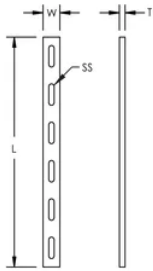

PEMSA Wire Basket Tray Splice Bar

Data Solutions

CATALOG NUMBER

WBT SPLBAR300EG

CERTIFICATIONS

FEATURES

Added mechanical splice strength

Works with wide range of tray sizes and configurations

IEC 61537 load rating and earthing compliant

PRODUCT ATTRIBUTES

Article Number: 820704

Material: Steel

Finish: Electrogalvanized

Length (L): 300mm

Width (W): 22mm

Thickness (T): 1.5mm

Slot Size (SS): 7 x 28 mm

DIAGRAMS

WARNING

nVent products shall be installed and used only as indicated in nVent's product instruction sheets and training materials. Instruction sheets are available at www.nvent.com and from your nVent customer service representative. Improper installation, misuse, misapplication or other failure to completely follow nVent's instructions and warnings may cause product malfunction, property damage, serious bodily injury and death and/or void your warranty.