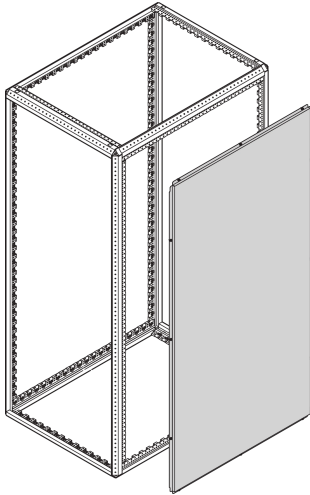

Varistar CP Side Separating Wall

Side panel for side by side cabinets replacing 2 individual cabinet side panles. The seperating panel is mounted between to racks and fully compatible with all air blanking panels.

CERTIFICATIONS

FEATURES

Prevents unauthorized access

For cabinets arranged in rows, wall replaces individual cabinet side walls

SPECIFICATIONS

- Finish:** Aluminum-Zinc Plated
- Product Type:** Cabinet/Rack Panel
- Material:** Steel

Table 1/1

Catalog Number	Rack Height	Height	Depth	Package Quantity	Type
23130-485	47U	2200mm	1200mm	1	Separating Wall
23130-484	47U	2200mm	1000mm	1	Separating Wall
23130-480	42U	2000mm	1000mm	1	Separating Wall

Catalog Number	Rack Height	Height	Depth	Package Quantity	Type
23130-508	42U	2000mm	1100mm	1	Separating Wall
23130-510	52U	2450mm	1100mm	1	Separating Wall
23130-509	47U	2200mm	1100mm	1	Separating Wall
23130-581	52U	2450mm	1200mm	1	Separating Wall
23130-580	52U	2450mm	1000mm	1	Separating Wall
23130-481	42U	2000mm	1200mm	1	Separating Wall