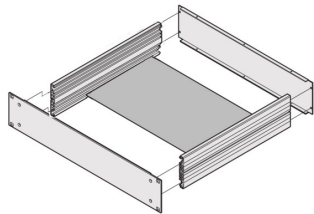

MultipacPRO Mounting Plate

Mounting plates are designed for the mounting of heavy components, e.g. transformers.

CERTIFICATIONS

FEATURES

Mounting plates are designed for the mounting of heavy components, e.g. transformers

Bolted laterally inside on a 19" chassis

SPECIFICATIONS

- Material:** Aluminum
- Works With:** Chassis
- Product Type:** Mounting Plate
- Product Family:** MultipacPRO

Table 1/1

| Catalog Number | Depth | Package Quantity | Rack Width | Width | Certifications |
|----------------|-------|------------------|------------|---------|----------------|
| 20860-107 | 150mm | 1 | 84HP | 402.5mm | RoHS |
| 20860-112 | 450mm | 1 | 84HP | 402.5mm | |
| 20860-111 | 390mm | 1 | 84HP | 402.5mm | RoHS |
| 20860-108 | 210mm | 1 | 84HP | 402.5mm | RoHS |
| 20860-110 | 330mm | 1 | 84HP | 402.5mm | RoHS |
| 20860-109 | 270mm | 1 | 84HP | 402.5mm | RoHS |

ADDITIONAL PRODUCT DETAILS

Mounting plates can also be fitted at the same time as the internal mounting for euroboards.

Where a mounting plate is used the clear mounting height is reduced by at least 2.5 mm.