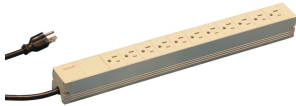

Socket Strip, USA

Modular, compact PDU with many function elements. Using a 1 U by 1 U aluminum chassis the PDU can easily be integrated in a rack with US outlets.

CERTIFICATIONS

FEATURES

Horizontal or vertical mounting

Socket strips can be rotated through all four directions (in 90° increments) during installation

Connecting cable 2 m, with USA plug

Socket strips with USA sockets

Mounting height 1 U

115 V, 15 A

In accordance with UL-498

SPECIFICATIONS

Material: Aluminum; Polyamide

Color: Grey

Product Type: Socket Strip

Table 1/2

Catalog Number	Socket Type	Socket Quantity	Switched Outlets	Voltage AC	Package Quantity	Depth
60110-242	USA	11	Yes	115V	1	44mm