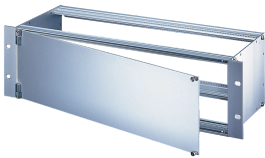

Front Panel, Front Shielded, Side Hinged

Front panel with textile EMC gasket, side hinged assembly.

CERTIFICATIONS

FEATURES

Front panel with textile EMC gasket

Enables mounting onto the horizontal rails

Suitable for sub racks and cases

Hinges can be fitted on left or right

SPECIFICATIONS

Depth (D):	2.5mm
Rack Width:	84HP
Material:	Aluminum
Finish:	Anodized; Passivated
Accessory Type:	Front panel
Product Type:	Front Panel
Type:	Front Panel without Handle
EMC Shielding:	No (Retrofittable)

Table 1/2

Catalog Number	Rack Height	Package Quantity	Mounting	Gasket Type	Front Finish	Rear Finish
20848-611	3U	1	Hinged, Side	Textile EMC	Anodized	Conductive
20848-617	6U	1	Hinged, Side	Textile EMC	Anodized	Conductive