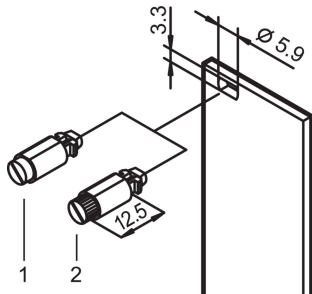

# Quick Release Fastener

1/4 rotary lock with defined stop.

## FEATURES

1/4 rotary lock with defined stop

Identification of locking position due to slot position

Vibration and shake proof

Qty 100 pieces

## SPECIFICATIONS

- Works With:** Front Panels
- Product Type:** Hardware Kit
- Finish:** Nickel Plated
- Material:** Steel; Zinc Alloy; Thermoplastic

Table 1/2

Catalog Number	Color	Package Quantity	Color Code	Depth	Height	Width
21101-850	Jet Black	100	RAL 9005	20.6mm	6mm	7mm
21101-847	Pebble Grey	100	RAL 7032	16.7mm	6mm	7mm
21101-849	Pebble Grey	100	RAL 7032	20.6mm	6mm	7mm