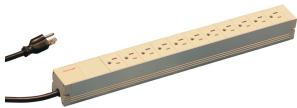

# Socket Strip, USA

Modular, compact PDU with many function elements. Using a 1 U by 1 U aluminum chassis the PDU can easily be integrated in a rack with US outlets.

## FEATURES

Horizontal or vertical mounting

Socket strips can be rotated through all four directions (in 90° increments) during installation

Connecting cable 2 m, with USA plug

Socket strips with USA sockets

Mounting height 1 U

115 V, 15 A

In accordance with UL-498