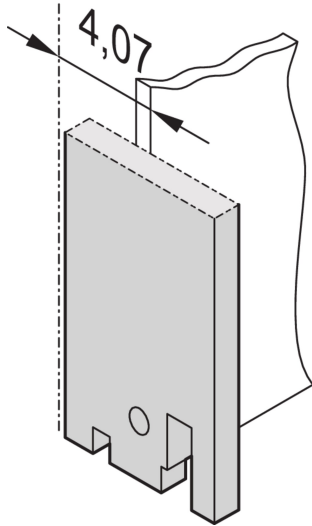

19" Front Panel, Plain

Front panel without or with SUB-D-, ST type 3- or FDDI cut-out.

CERTIFICATIONS

FEATURES

19" Front Panel without Cutout

SPECIFICATIONS

- Depth:** 2.5mm
- Material:** Aluminum
- Accessory Type:** Front panel
- Product Type:** Front Panel

Table 1/2

Catalog Number	Rack Height	Rack Width	Package Quantity	Front Finish	Rear Finish	Color Code
30118-328	3U	4HP	1	Painted	Conductive	RAL 7035

Catalog Number	Rack Height	Rack Width	Package Quantity	Front Finish	Rear Finish	Color Code
30118-331	3U	28HP	1	Painted	Conductive	RAL 7035
30118-330	3U	14HP	1	Painted	Conductive	RAL 7035
30118-329	3U	7HP	1	Painted	Conductive	RAL 7035

Table 2/2

Catalog Number	Finish	Height	Width
30118-328	Powder Coated	128.4mm	19.98mm
30118-331	Powder Coated	128.4mm	141.9mm
30118-330	Powder Coated	128.4mm	70.78mm
30118-329	Powder Coated	128.4mm	35.22mm