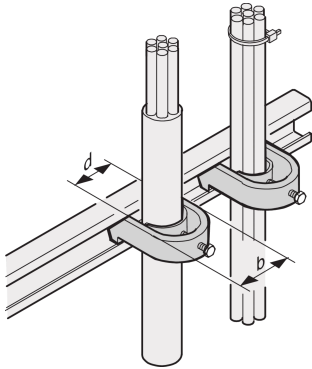

C-Rail Cable Shell

C-Rails are for better cable management. Installation generally behind the 19" uprights. They are compatible with standard cable clabs.

CERTIFICATIONS

FEATURES

For mounting of cables on C-profiles and cable support rails

SPECIFICATIONS

Product Type: Clamp

Material: Steel

Table 1/1

Catalog Number	Finish	Package Quantity	Product Family	Type	Works With
20114-728	Tin Plated	10	Varistar CP	Cable Clamp	
20118-778	Tin Plated	10	Varistar CP	Cable Clamp	
20118-777	Tin Plated	10	Varistar CP	Cable Clamp	
20118-776	Tin Plated	10	Varistar CP	Cable Clamp	
20114-729	Tin Plated	10	Varistar CP	Cable Clamp	
20118-775	Tin Plated	10	Varistar CP	Cable Clamp	
20114-731	Tin Plated	10	Varistar CP	Cable Clamp	Varistar CP

Catalog Number	Finish	Package Quantity	Product Family	Type	Works With
20114-730	Tin Plated	10	Varistar CP	Cable Clamp	

WARNING

nVent products shall be installed and used only as indicated in nVent's product instruction sheets and training materials. Instruction sheets are available at www.nvent.com and from your nVent customer service representative. Improper installation, misuse, misapplication or other failure to completely follow nVent's instructions and warnings may cause product malfunction, property damage, serious bodily injury and death and/or void your warranty.