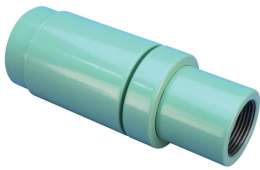

P14 Position Coupler, Coated, 36 mm, #11, 35M

CATALOG NUMBER

EL36P14LES

Coated reinforcing bar is used in place of plain reinforcing bars to protect against corrosion. Typical applications include bridges, parking structures, pavement, marine structures and repair work. nVent LENTON couplers and mechanical anchors are available in multiple coatings to meet specific job requirements.

FEATURES

Designed to splice the same diameter bars

Designed to splice two curved, bent or straight bars, when neither bar can be rotated and where the ongoing bar is free to move in its axial direction

PRODUCT ATTRIBUTES

Material: Steel

Finish: Epoxy Coated

Finish Standard: ASTM® A775/A775M and AASHTO M284

100% U.S. Domestic Content: Yes

Rebar Size, Metric: 36 mm

Rebar Size, US: #11

Rebar Size, Canada: 35M

Diameter (Ø): 65 mm

Length 1 (L1): 207 mm

Length 2 (L2): 218 mm

Bar Depth (BD): 52mm

Bar Gap 1 (BG1): 103mm

Bar Gap 2 (BG2): 114mm

Coupler Body (CB): 105mm

Unit Weight: 3.12 kg

Designed to Meet: AASHTO;ABNT NBR 8548:1984;ACI 318 Type 1 (125% Specified Yield);ACI 318 Type 2 (Specified Tensile);ACI 349;ACI 359;AS3600