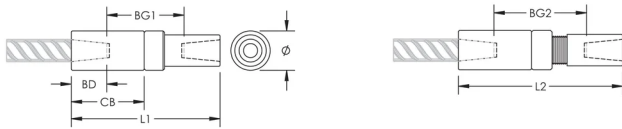

Designed to Meet: AASHTO;ABNT NBR 8548:1984;ACI 318 Type 1 (125% Specified Yield);ACI 318 Type 2 (Specified Tensile);ACI 349;ACI 359;AS3600

Package Quantity: 6

ADDITIONAL PRODUCT DETAILS

Bar dimensions and weights listed may vary by region. Coupler sizes not shown may be available by special order. Contact your nVent LENTON representative for more information.

DIAGRAMS

WARNING

nVent products shall be installed and used only as indicated in nVent's product instruction sheets and training materials. Instruction sheets are available at www.nvent.com and from your nVent customer service representative. Improper installation, misuse, misapplication or other failure to completely follow nVent's instructions and warnings may cause product malfunction, property damage, serious bodily injury and death and/or void your warranty.

North America

+1.800.753.9221

Option 1 – Customer Care

Option 2 – Technical

Support

Europe

Netherlands:

+31 800-0200135

France:

+33 800 901 793

Europe

Germany:

800 1890272

Other Countries:

+31 13 5835404

APAC

Shanghai:

+ 86 21 2412 1618/19

Sydney:

+61 2 9751 8500

Our powerful portfolio of brands:

CADDY

ERICO

HOFFMAN

ILSCO

SCHROFF

TRACHTE