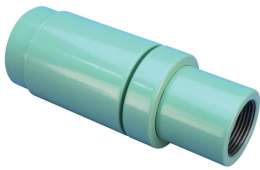

P14 Position Coupler, Coated, 16 mm, #5, 15M

CATALOG NUMBER

EL16P14LES

Coated reinforcing bar is used in place of plain reinforcing bars to protect against corrosion. Typical applications include bridges, parking structures, pavement, marine structures and repair work. nVent LENTON couplers and mechanical anchors are available in multiple coatings to meet specific job requirements.

FEATURES

Designed to splice the same diameter bars

Designed to splice two curved, bent or straight bars, when neither bar can be rotated and where the ongoing bar is free to move in its axial direction

PRODUCT ATTRIBUTES

Material: Steel

Finish: Epoxy Coated

Finish Standard: ASTM® A775/A775M and AASHTO M284

100% U.S. Domestic Content: Yes

Rebar Size, Metric: 16 mm

Rebar Size, US: #5

Rebar Size, Canada: 15M

Diameter (Ø): 35 mm

Length 1 (L1): 112 mm

Length 2 (L2): 119 mm

Bar Depth (BD): 24mm

Bar Gap 1 (BG1): 64mm

Bar Gap 2 (BG2): 71mm

Coupler Body (CB): 54mm

Unit Weight: 0.47 kg

Designed to Meet: AASHTO;ABNT NBR 8548:1984;ACI 318 Type 1 (125% Specified Yield);ACI 318 Type 2 (Specified Tensile);ACI 349;ACI 359;AS3600