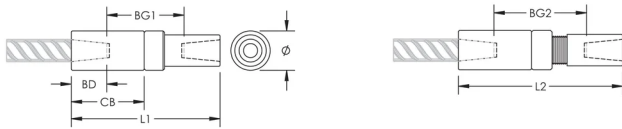

Designed to Meet: AASHTO;ABNT NBR 8548:1984;ACI 318 Type 1 (125% Specified Yield);ACI 318 Type 2 (Specified Tensile);ACI 349;ACI 359;AS3600

Package Quantity: 40

ADDITIONAL PRODUCT DETAILS

Bar dimensions and weights listed may vary by region. Coupler sizes not shown may be available by special order. Contact your nVent LENTON representative for more information.

DIAGRAMS

WARNING

nVent products shall be installed and used only as indicated in nVent's product instruction sheets and training materials. Instruction sheets are available at www.nvent.com and from your nVent customer service representative. Improper installation, misuse, misapplication or other failure to completely follow nVent's instructions and warnings may cause product malfunction, property damage, serious bodily injury and death and/or void your warranty.

North America

+1.800.753.9221
Option 1 – Customer Care
Option 2 – Technical
Support

Europe

Netherlands:
+31 800-0200135
France:
+33 800 901 793

Europe

Germany:
800 1890272
Other Countries:
+31 13 5835404

APAC

Shanghai:
+ 86 21 2412 1618/19
Sydney:
+61 2 9751 8500

Our powerful portfolio of brands:

CADDY ERICO HOFFMAN ILSCO SCHROFF TRACHTE