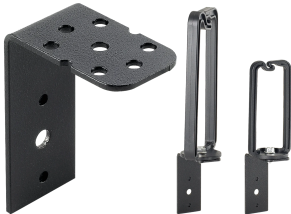

Universal D-Ring Bracket

The Universal D-Ring Bracket mounts D-Ring's (order separately) on ProLine or Network Vertical Tie-Down Cable Manager, ProLine Front-to-Back D-Ring Bracket or grid strap. The D-Ring locks into hole provided on the bracket, creating support for cable management. It is made of steel, coated with RAL 9005 black polyester powder paint and includes mounting hardware.

FEATURES

The Universal D-Ring Bracket mounts D-Ring's (order separately) on ProLine or Network Vertical Tie-Down Cable Manager, ProLine Front-to-Back D-Ring Bracket or grid strap

The D-Ring locks into hole provided on the bracket, creating support for cable management

It is made of steel, coated with RAL 9005 black polyester powder paint and includes mounting hardware

SPECIFICATIONS

Table 1/1

Catalog Number	Article Number	Material	Finish	Color	Color Code	Thickness
EDRBK10	16032	Mild Steel	Powder Coated	Jet Black	RAL 9005	1.9mm