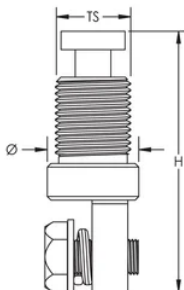

DIAGRAMS

WARNING

nVent products shall be installed and used only as indicated in nVent's product instruction sheets and training materials. Instruction sheets are available at www.nvent.com and from your nVent customer service representative. Improper installation, misuse, misapplication or other failure to completely follow nVent's instructions and warnings may cause