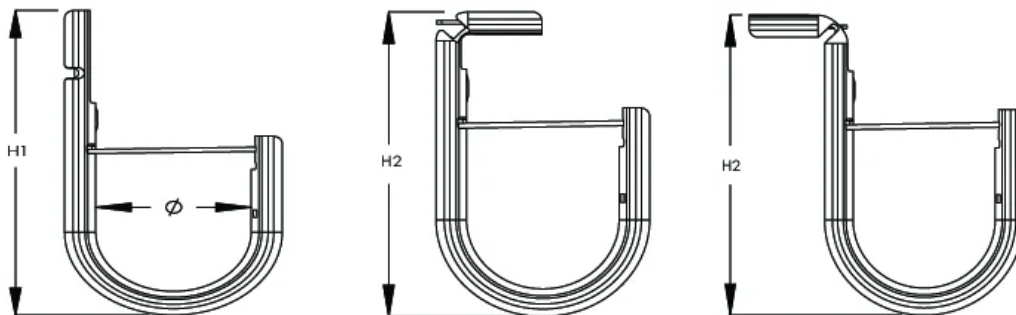

Cable Capacity, Cat 5e: 90

Cable Capacity, Cat 6: 60

Cable Capacity, Cat 6A: 35

Height 1 (H1): 130.8mm

Height 2 (H2): 112.3mm

Static Load: 267N

ADDITIONAL PRODUCT DETAILS

Non-continuous supports may not exceed spacing of 5' (1.5 m) per TIA 569-C.9.7 and EN 50174-2.

Cable capacity is calculated based on a 70% fill rate.

DIAGRAMS

WARNING

nVent products shall be installed and used only as indicated in nVent's product instruction sheets and training materials. Instruction sheets are available at www.nvent.com and from your nVent customer service representative. Improper installation, misuse, misapplication or other failure to completely follow nVent's instructions and warnings may cause product malfunction, property damage, serious bodily injury and death and/or void your warranty.