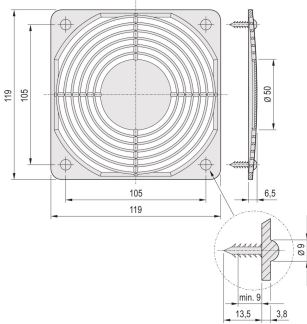

Protective Grille

Protective grille for AC and DC fans.

CERTIFICATIONS

FEATURES

Grille may be mounted on a front panel or the wall of the housing

Optimised noise level and air resistance

SPECIFICATIONS

Table 1/1

Catalog Number	Works With	Finish	Material	Package Quantity
60197-019	19" Fan Trays	Chrome	Steel	1
60225-052	19" Fan Trays		Polyamide	1
60225-053	19" Fan Trays		Polyamide	1

WARNING

nVent products shall be installed and used only as indicated in nVent's product instruction sheets and training materials. Instruction sheets are available at www.nvent.com and from your nVent customer service representative. Improper installation, misuse, misapplication or other failure to completely follow nVent's instructions and warnings may cause product malfunction, property damage, serious bodily injury and death and/or void your warranty.