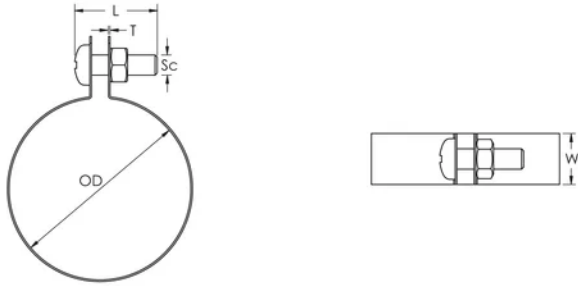

STRC CU Strap Clamp for Copper Tube, 28 mm OD

CATALOG NUMBER

STRC028CU

FEATURES

Includes fasteners, screw and nut

PRODUCT ATTRIBUTES

Article Number: 574210

Material: Copper

Outer Diameter (OD): 28 mm

Width (W): 15 mm

Thickness (T): 0.6 mm

Screw Diameter (Sc): 6

Screw Length (L): 16mm

DIAGRAMS

WARNING

nVent products shall be installed and used only as indicated in nVent's product instruction sheets and training materials. Instruction sheets are available at www.nvent.com and from your nVent customer service representative. Improper installation, misuse, misapplication or other failure to completely follow nVent's instructions and warnings may cause product malfunction, property damage, serious bodily injury and death and/or void your warranty.