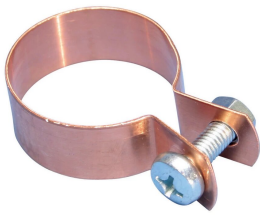

STRC CU Strap Clamp for Copper Tube, 28 mm OD

CATALOG NUMBER

STRC028CU

FEATURES

Includes fasteners, screw and nut

PRODUCT ATTRIBUTES

Article Number: 574210

Material: Copper

Outer Diameter (OD): 28 mm

Width (W): 15 mm

Thickness (T): 0.6 mm

Screw Diameter (Sc): 6

Screw Length (L): 16mm

DIAGRAMS

WARNING

nVent products shall be installed and used only as indicated in nVent's product instruction sheets and training materials. Instruction sheets are available at www.nvent.com and from your nVent customer service representative. Improper installation, misuse, misapplication or other failure to completely follow nVent's instructions and warnings may cause product malfunction, property damage, serious bodily injury and death and/or void your warranty.