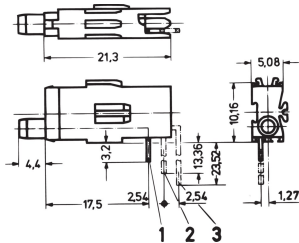

# Single LED Test Socket, Ø 2 mm

Test sockets for mounting plane 1 and 2, short and long type.

## FEATURES

Long type for mounting plane 1 and 2

Short type for mounting plane 1

## ADDITIONAL PRODUCT DETAILS

Required front panel drill hole: Ø 4 mm.

Dimensions of connecting pins: 0.3 × 0.6 mm.

Please take into consideration that deliveries may be carried out in the stated SPQs (SPQ, e.g. 5 pieces, 10 pieces, 50 pieces, etc.). Differing order quantities (e.g. 2 pieces) may be changed to the next possible delivery quantity = Standard Pack Quantity.