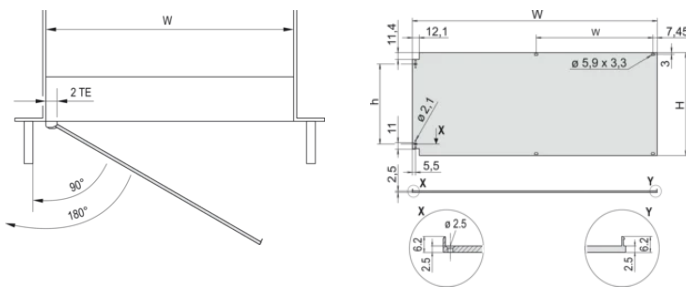

Hinges can be fitted on left or right

SPECIFICATIONS

Depth (D):	2.5mm
Rack Width:	84HP
Material:	Aluminum
Finish:	Anodized; Passivated
Accessory Type:	Front panel
Product Type:	Front Panel
Type:	Front Panel without Handle
EMC Shielding:	No (Retrofittable)

Table 2/2

Catalog Number	Treated Edges	Height (H)	Width (W)
20848-611	No	128.4mm	426.4mm
20848-617	No	261.8mm	426.4mm

DIAGRAMS

WARNING

nVent products shall be installed and used only as indicated in nVent's product instruction sheets and training materials. Instruction sheets are available at www.nvent.com and from your nVent customer service representative. Improper installation, misuse, misapplication or other failure to completely follow nVent's instructions and warnings may cause product malfunction, property damage, serious bodily injury and death and/or void your warranty.