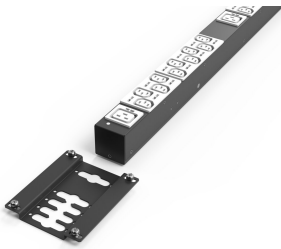

PDU Mounting Bracket

Data Solutions

Assembly kits for PDUs. Allows easy integration of PDUs in a rack.

CERTIFICATIONS

FEATURES

Easy assembly of basic and RackPower PDUs

SPECIFICATIONS

Product Type: Bracket

Table 1/1				
Catalog Number	Type	Package Quantity	Finish	Material
20110-068	Basic PDU	2		Stainless Steel
23130-010	Intelligent PDU, Double	2	Powder Coated	Steel

WARNING

---

nVent products shall be installed and used only as indicated in nVent's product instruction sheets and training materials. Instruction sheets are available at www.nvent.com and from your nVent customer service representative. Improper installation, misuse, misapplication or other failure to completely follow nVent's instructions and warnings may cause product malfunction, property damage, serious bodily injury and death and/or void your warranty.