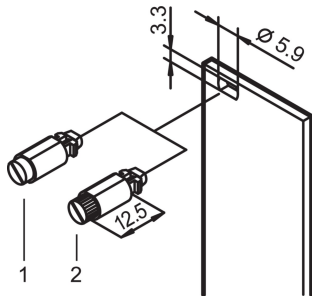

# Quick Release Fastener

1/4 rotary lock with defined stop.

## FEATURES

1/4 rotary lock with defined stop

Identification of locking position due to slot position

Vibration and shake proof

Qty 100 pieces

## SPECIFICATIONS

- Works With:** Front Panels
- Product Type:** Hardware Kit
- Finish:** Nickel Plated
- Material:** Steel; Zinc Alloy; Thermoplastic

Table 1/2

| Catalog Number | Color       | Package Quantity | Color Code | Depth  | Height | Width |
|----------------|-------------|------------------|------------|--------|--------|-------|
| 21101-850      | Jet Black   | 100              | RAL 9005   | 20.6mm | 6mm    | 7mm   |
| 21101-847      | Pebble Grey | 100              | RAL 7032   | 16.7mm | 6mm    | 7mm   |
| 21101-849      | Pebble Grey | 100              | RAL 7032   | 20.6mm | 6mm    | 7mm   |