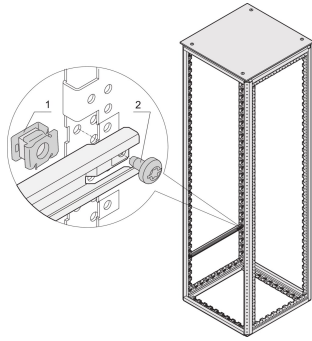

# Varistar Assembly Kit

Assembly Kit for mounting Accessories directly on the Varistar CP Frame from the outside or inside.

## FEATURES

Mounting of components possible from the inside as well as from the outside

For direct assembly of 19" panel/slide mounts, depth members and other components on Varistar CP frame (2 mm)

Assembly by clipping in the cage nut into frame or depth member