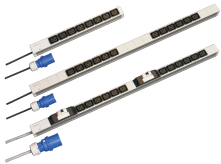

Socket Strip, IEC C19

Modular, compact PDU with many function elements. Using a 1 U by 1 U aluminum chassis the PDU can easily be integrated in a rack with IEC C19 outlets.

CERTIFICATIONS

FEATURES

Socket strips with C19 IEC sockets

Socket strips can be rotated through all four directions (in 90° increments) during installation

Connecting cable 2 m, with connector in accordance with IEC 60309

Mounting height 1 U

SPECIFICATIONS

- Material:** Aluminum; Polyamide
- Color:** Grey
- Product Type:** Socket Strip

Table 1/2

Catalog Number	Socket Type	Socket Quantity	Switched Outlets	Voltage AC	Package Quantity	Depth
60110-280	IEC C19	8	No	230V	1	44mm
60110-282	IEC C19	12	No	230V	1	44mm
60110-281	IEC C19	12	No	230V	1	44mm

Table 2/2

Catalog Number	Finish	Height	Length
60110-280	Anodized	44mm	438.5mm
60110-282	Anodized	44mm	947.5mm
60110-281	Anodized	44mm	947.5mm

ADDITIONAL PRODUCT DETAILS

Please order bracket for vertical mounting separately.