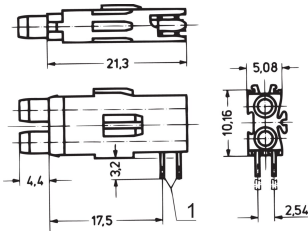

Double Test Socket, Ø 2 mm

Double test sockets for mounting plane 1 and 2, short and long type.

Solder temperature should only be applied for a maximum of 5 seconds. The plastic body should be protected from the solder wave when wave soldering.

CERTIFICATIONS

FEATURES

Double test sockets for Front Element System

SPECIFICATIONS

Diameter: 2mm
Product Type: Socket

Table 1/2

Catalog Number	Type	Package Quantity	Voltage AC	Max Current	Test Voltage @ 50 Hz	Ambient Temperature
69004-089	Long, Mounting Plane 1	1	30V	1A	1kV	-25 to 70°C
69004-131	Short, Mounting Plane 1	1	30V	1A	1kV	-25 to 70°C
69004-090	Long, Mounting Plane 2	10	30V	1A	1kV	-25 to 70°C

Dimensions of connecting pins: 0.3 × 0.6 mm.

Required front panel drill hole: Ø 4 mm.

Please take into consideration that deliveries may be carried out in the stated SPQs (SPQ, e.g. 5 pieces, 10 pieces, 50 pieces, etc.). Differing order quantities (e.g. 2 pieces) may be changed to the next possible delivery quantity = Standard Pack Quantity.