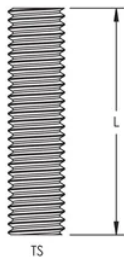

DIAGRAMS

WARNING

nVent products shall be installed and used only as indicated in nVent's product instruction sheets and training materials. Instruction sheets are available at www.nvent.com and from your nVent customer service representative. Improper installation, misuse, misapplication or other failure to completely follow nVent's instructions and warnings may cause product malfunction, property damage, serious bodily injury and death and/or void your warranty.