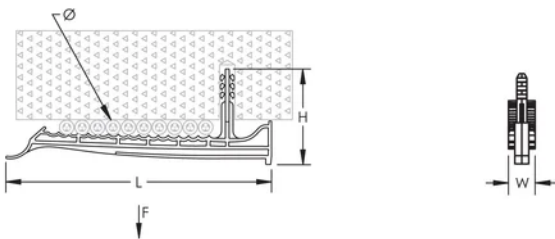

Single Cable Bracket with Plug

FEATURES

Ideal for smaller runs of cables

Up to two plastic conduit clips can be attached to the bracket allowing the support of cables and conduits using a single hole in the concrete

Flexible clip retains shape and allows for cables to be inserted after installation

Cables are neatly installed providing a consistent and professional appearance

Low profile allows for installations in tight spaces

Tool-free push-in installation after hole has been drilled into the concrete

Halogen free

UV-stabilized

SPECIFICATIONS

DIAGRAMS