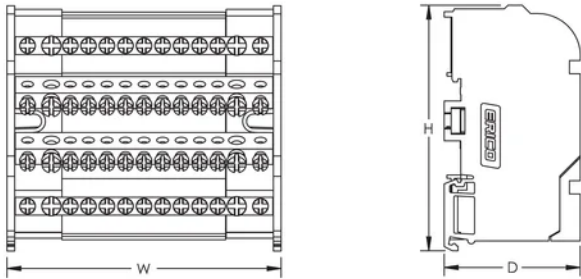

DIAGRAMS

WARNING

---

nVent products shall be installed and used only as indicated in nVent's product instruction sheets and training materials. Instruction sheets are available at www.nvent.com and from your nVent customer service representative. Improper installation, misuse, misapplication or other failure to completely follow nVent's instructions and warnings may cause product malfunction, property damage, serious bodily injury and death and/or void your warranty.

Our powerful portfolio of brands:

CADDY ERICO HOFFMAN ILSCO SCHROFF TRACHTE