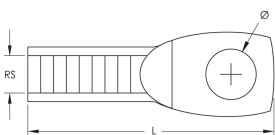

DIAGRAMS

WARNING

nVent products shall be installed and used only as indicated in nVent's product instruction sheets and training materials. Instruction sheets are available at www.nvent.com and from your nVent customer service representative. Improper installation, misuse, misapplication or other failure to completely follow nVent's instructions and warnings may cause product malfunction, property damage, serious bodily injury and death and/or void your warranty.