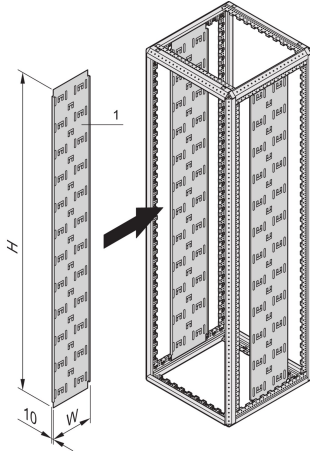

Varistar Cable Panel

Vertical cable panel for Varistar free standing cabinets powdered in cabinet color in different widths.

CERTIFICATIONS

FEATURES

For fitting directly onto the frame

Cables are assembled in place with cable ties or Velcro

SPECIFICATIONS

Product Type: Cabinet/Rack Panel

Material: Steel

Table 1/2

Catalog Number	Rack Height	Height	Width	Depth	Package Quantity	Color
23130-625	52U	2450mm	250mm	250mm	2	Black Grey
23130-502		1019mm	110mm	10mm	2	Black Grey
23130-422	47U	2200mm	150mm	150mm	2	Black Grey
23130-501		446mm	110mm	10mm	2	Black Grey

Catalog Number	Rack Height	Height	Width	Depth	Package Quantity	Color
23130-503		670mm	110mm	10mm	2	Black Grey
23130-500		604mm	110mm	10mm	2	Black Grey
23130-504		496mm	110mm	10mm	2	Black Grey
23130-628	52U	2450mm	150mm	150mm	2	Black Grey
23130-420	38U	1800mm	150mm	150mm	2	Black Grey
23130-150	42U	2000mm	250mm	250mm	2	Black Grey
23130-151	47U	2200mm	250mm	250mm	2	Black Grey
23130-421	42U	2000mm	150mm	150mm	2	Black Grey
23130-499		915.5mm	110mm	10mm	2	Black Grey